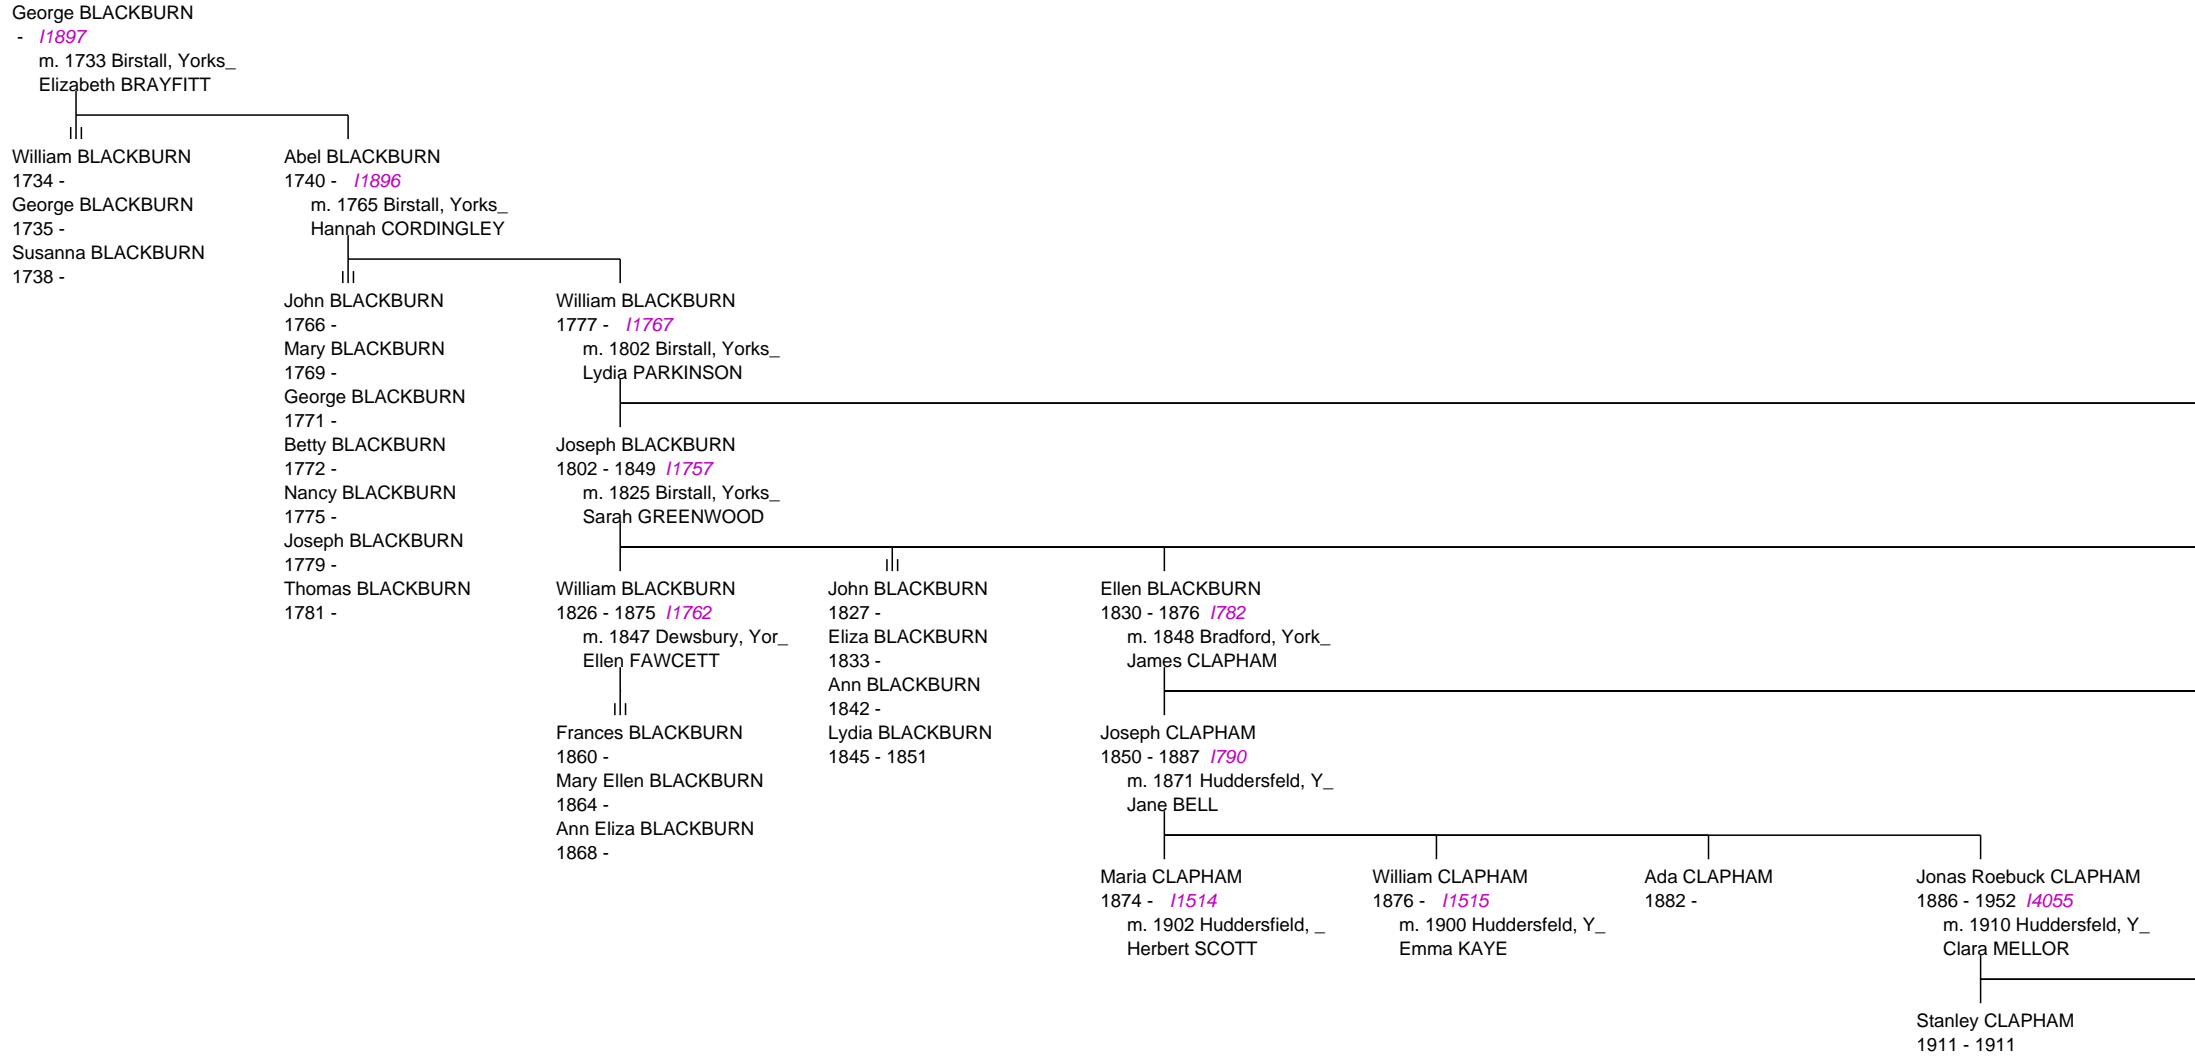

Descendant Chart for George BLACKBURN 1580

I1767

I1757

I782

I4055

Ann CLAPHAM
1852 - I783
m. 1896 Huddersfield, _
William Henry PORTER

William CLAPHAM
1855 -

Sarah CLAPHAM
1857 - 1947 I161
m. 1880 High St Chape_
John_ MICKLETHWAITE

Harry MICKLETHWAITE
1880 - 1941 I157
m. 1907 Holy Trinity, H_
Lucy NEWSOME

Ellen (N_ MICKLETHWAITE
1883 - 1926 I162
m. 1919 Huddersfield, _
Harry BOOTHROYD

Frank MICKLETHWAITE
1888 - 1983 I163
m. 1924 Great Yarmout_
Mary Letitia WEBBER

|||
 John BLACKBURN
 1805 -
 Samuel BLACKBURN
 1808 -
 Thomas BLACKBURN
 1810 -
 William BLACKBURN
 1812 -
 Abel BLACKBURN
 1814 -
 Elizabeth BLACKBURN
 1820 -
 Sarah BLACKBURN
 1822 -

I1767

Mary BLACKBURN
1816 - I1771
m.
Edward WALKER