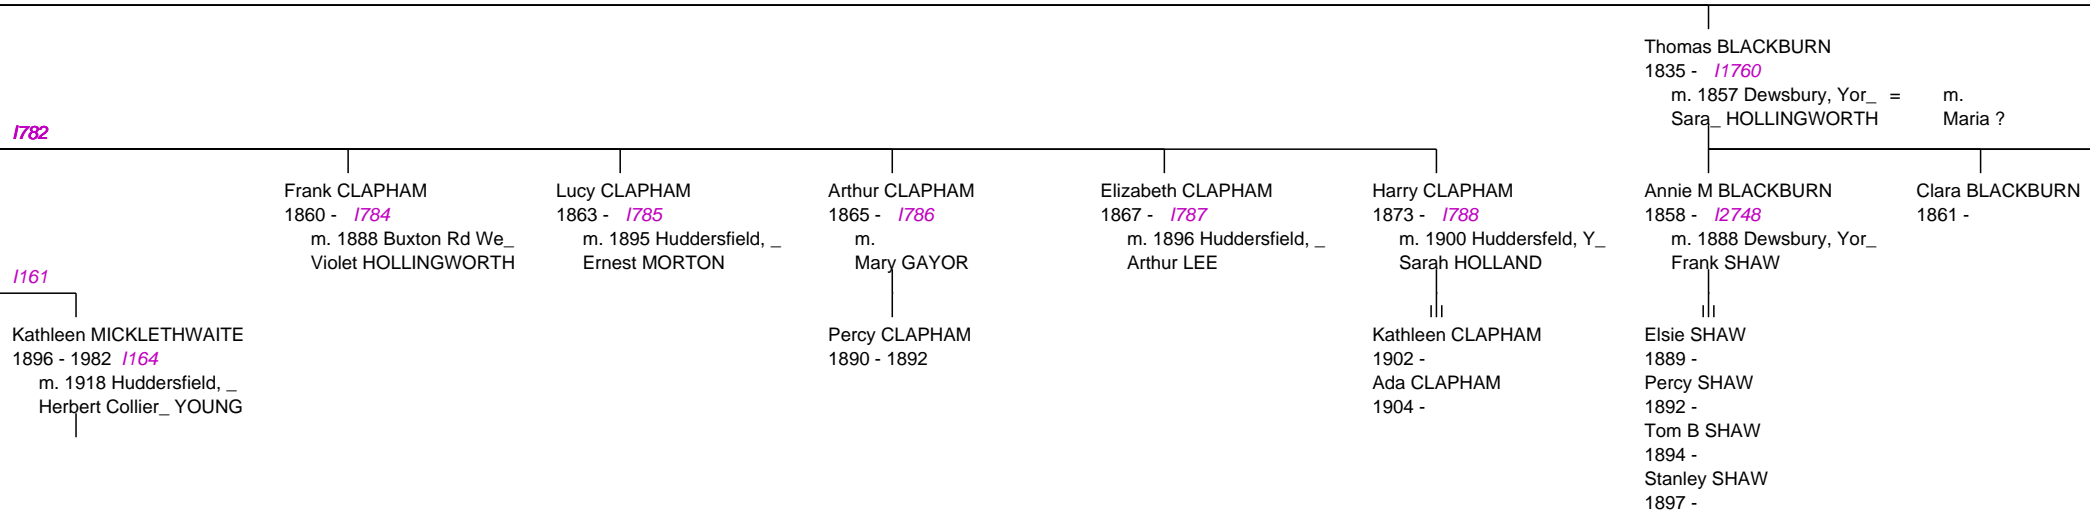

I1767

I1757

I782

I161