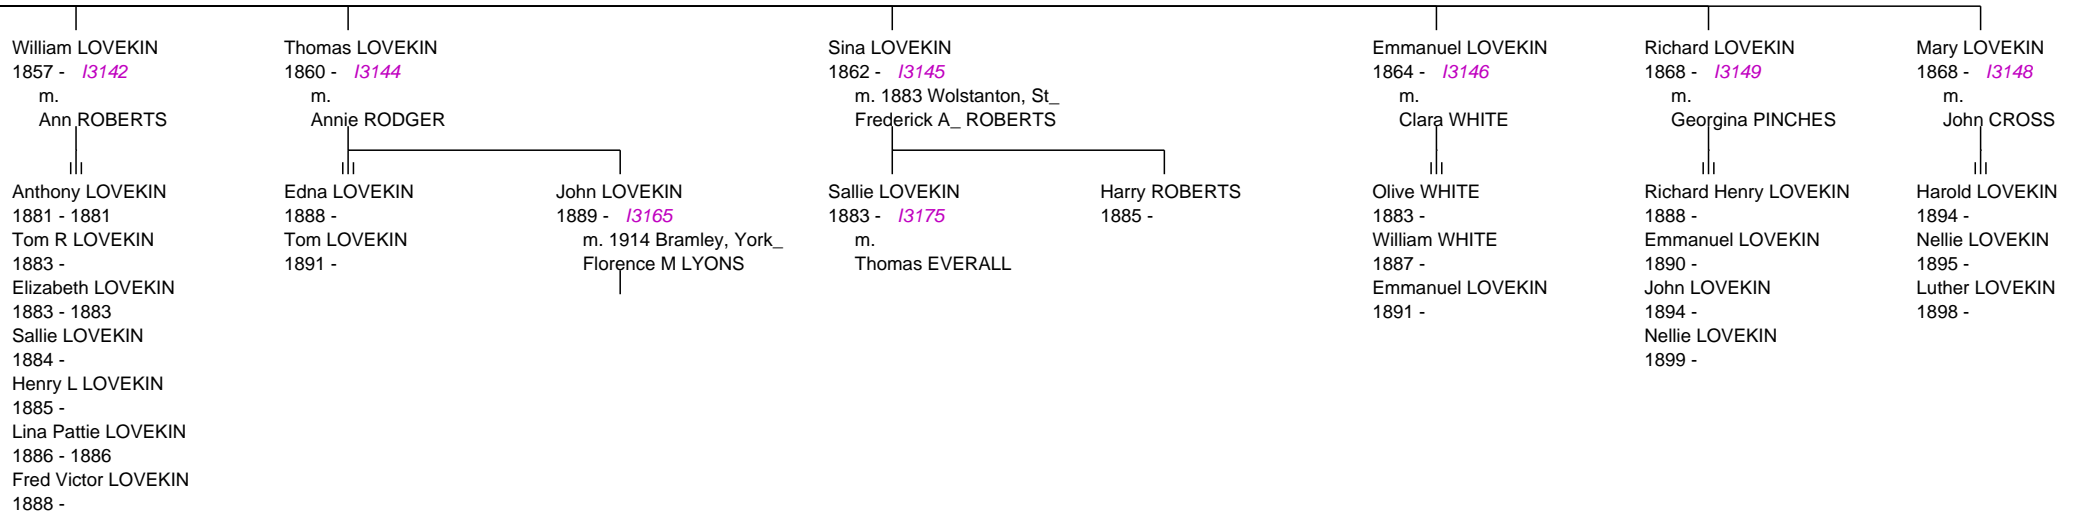

Descendant Chart for John CATON 1764

I2091

I2143

I2159

I2091

I2143

I2152

I3130