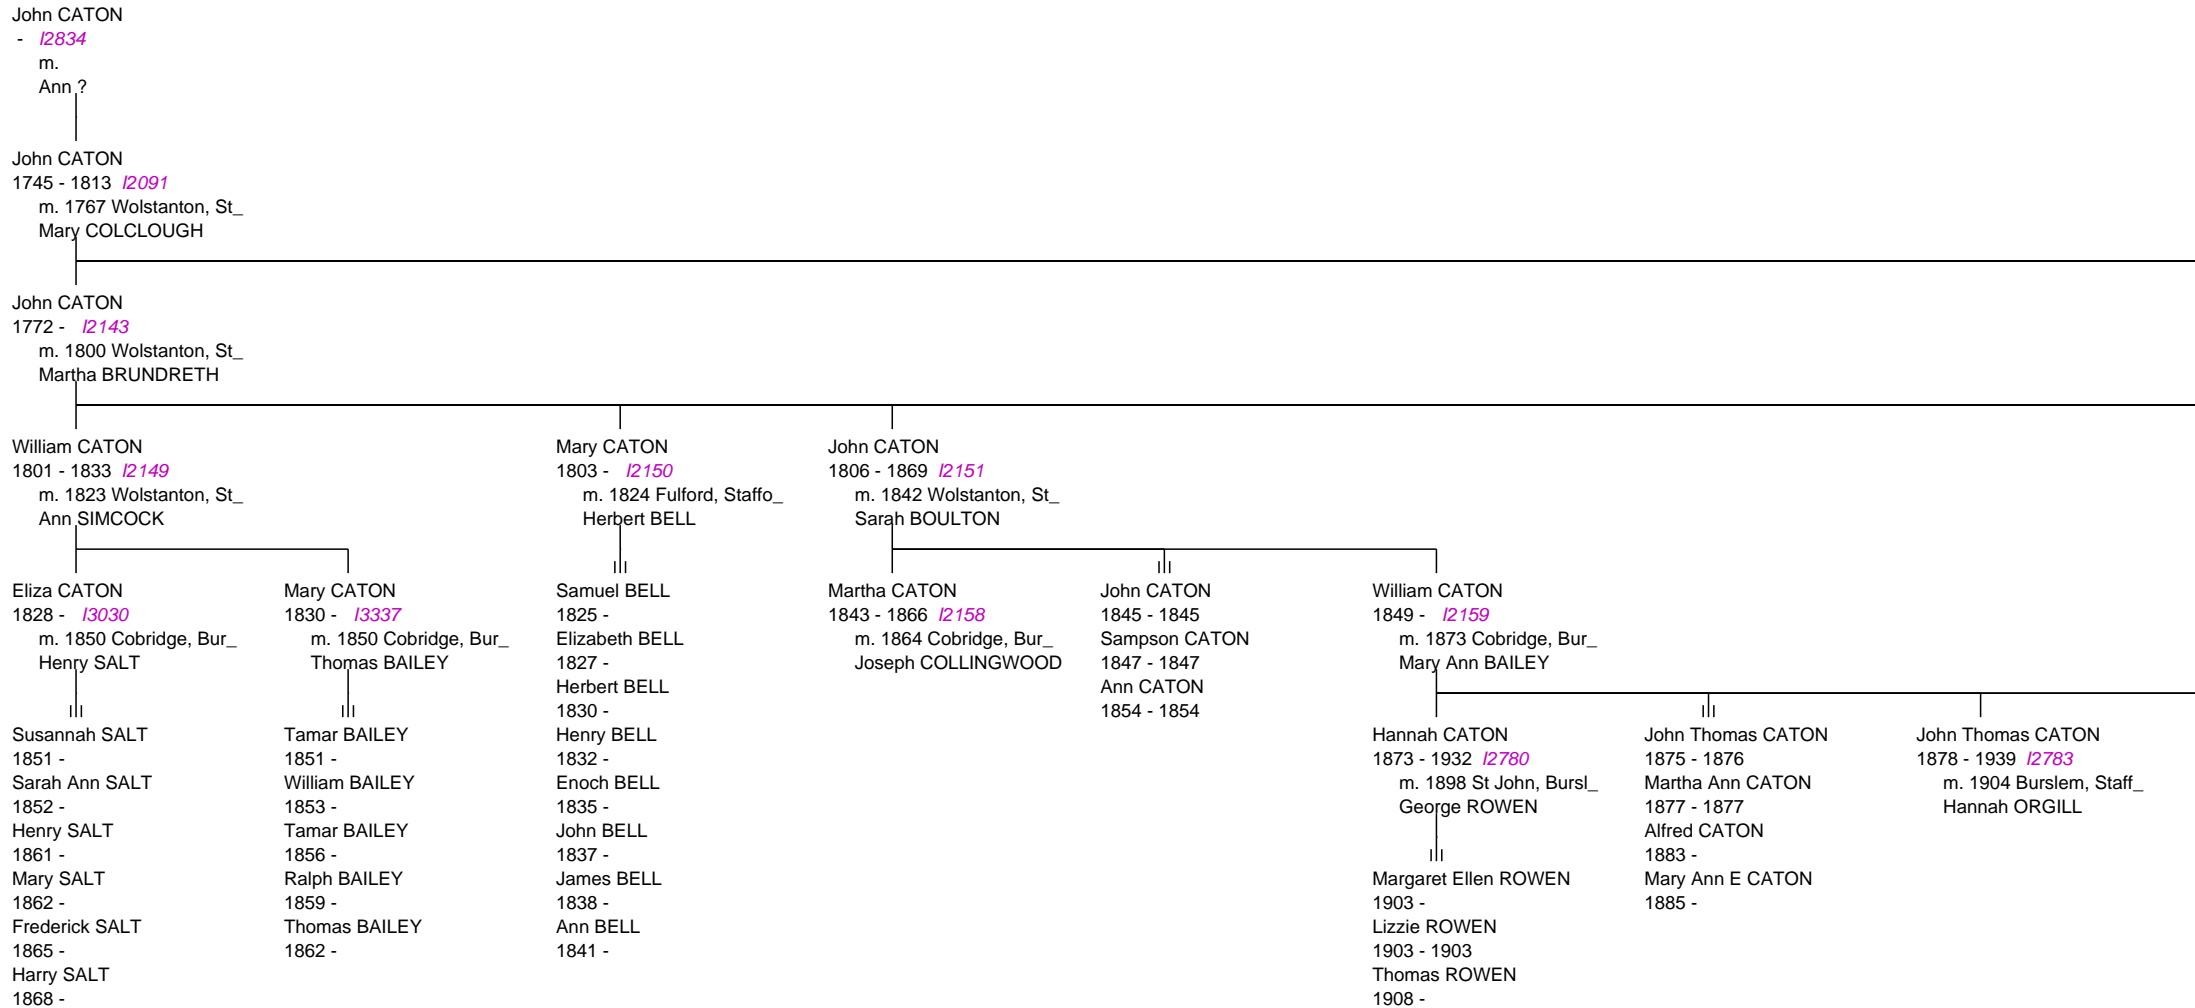

Descendant Chart for John CATON 1764

I2091

I2143

I2159

I2091

I2143

I2152

I3130