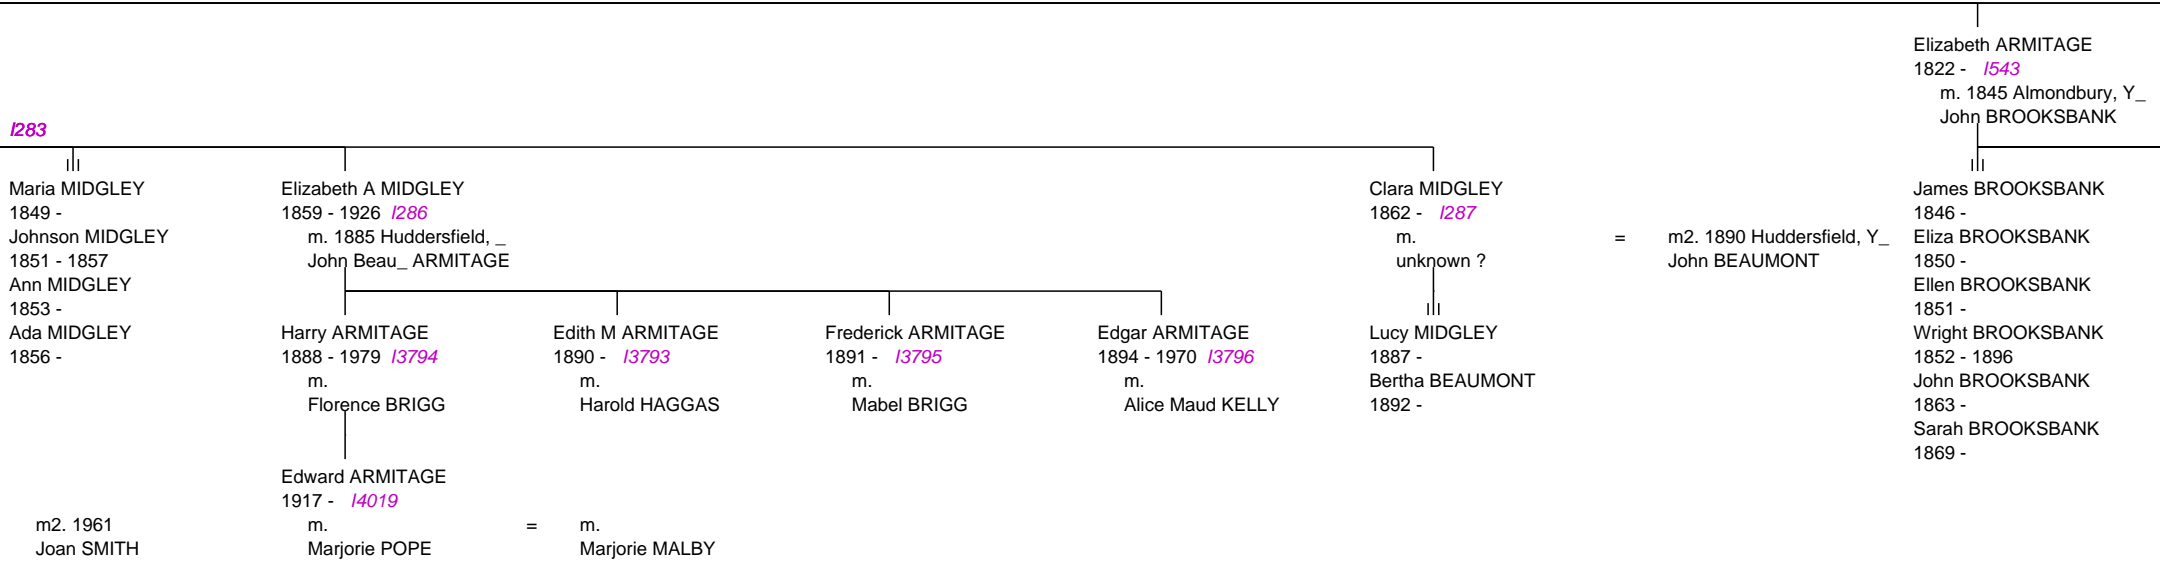

# Descendant Chart for William ARMITAGE 1790

I541

I283

I167

I541

I283

I167

I158

I541

I283

I541

I543

I541

Mary Ann ARMITAGE  
1833 - I1577  
m. 1861 Huddersfield, \_  
George SHAW