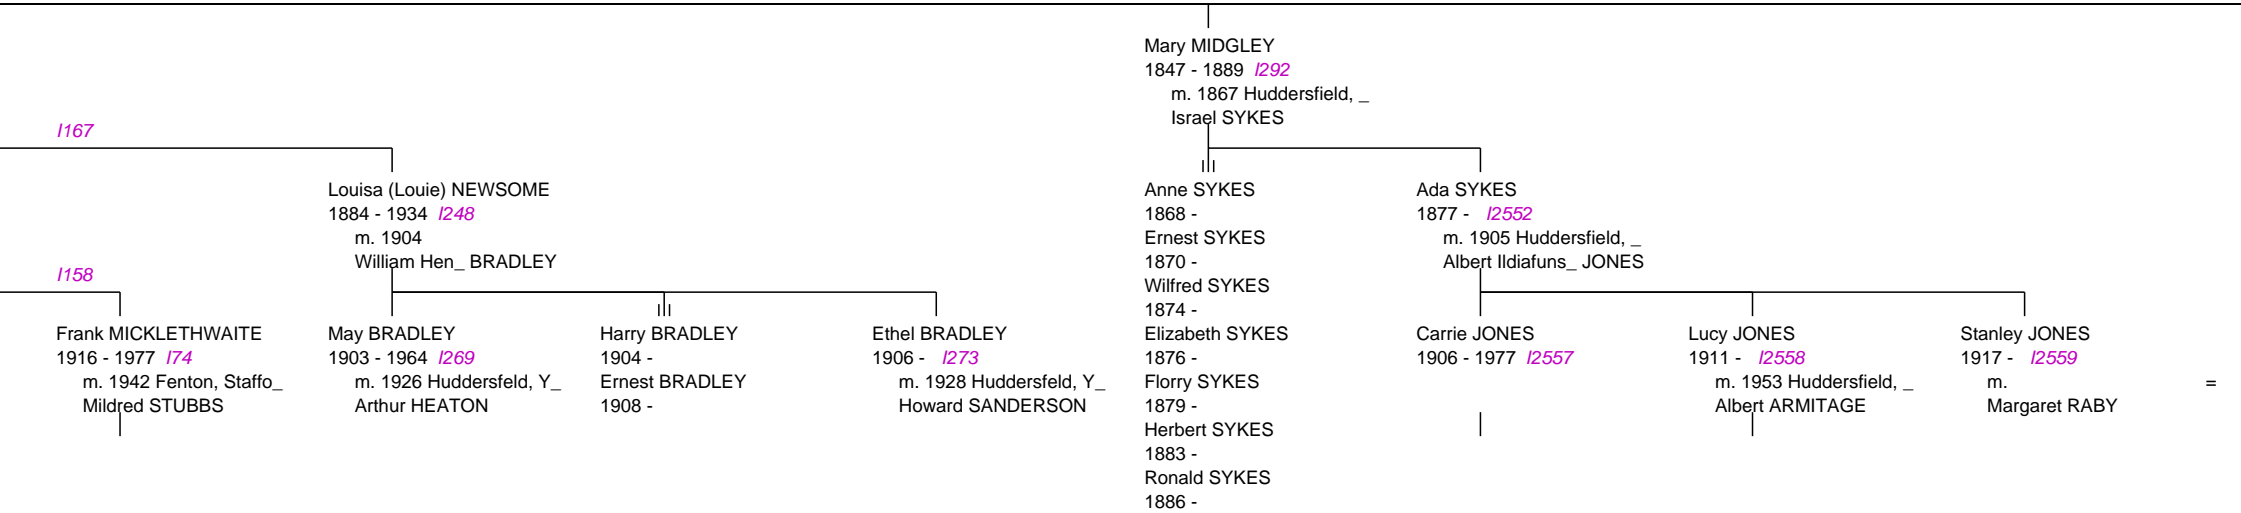

# Descendant Chart for William ARMITAGE 1790

I541

I283

I167

I541

I283

I167

I158

I541

I283

I541

I543

I541

Mary Ann ARMITAGE  
1833 - I1577  
m. 1861 Huddersfield, \_  
George SHAW