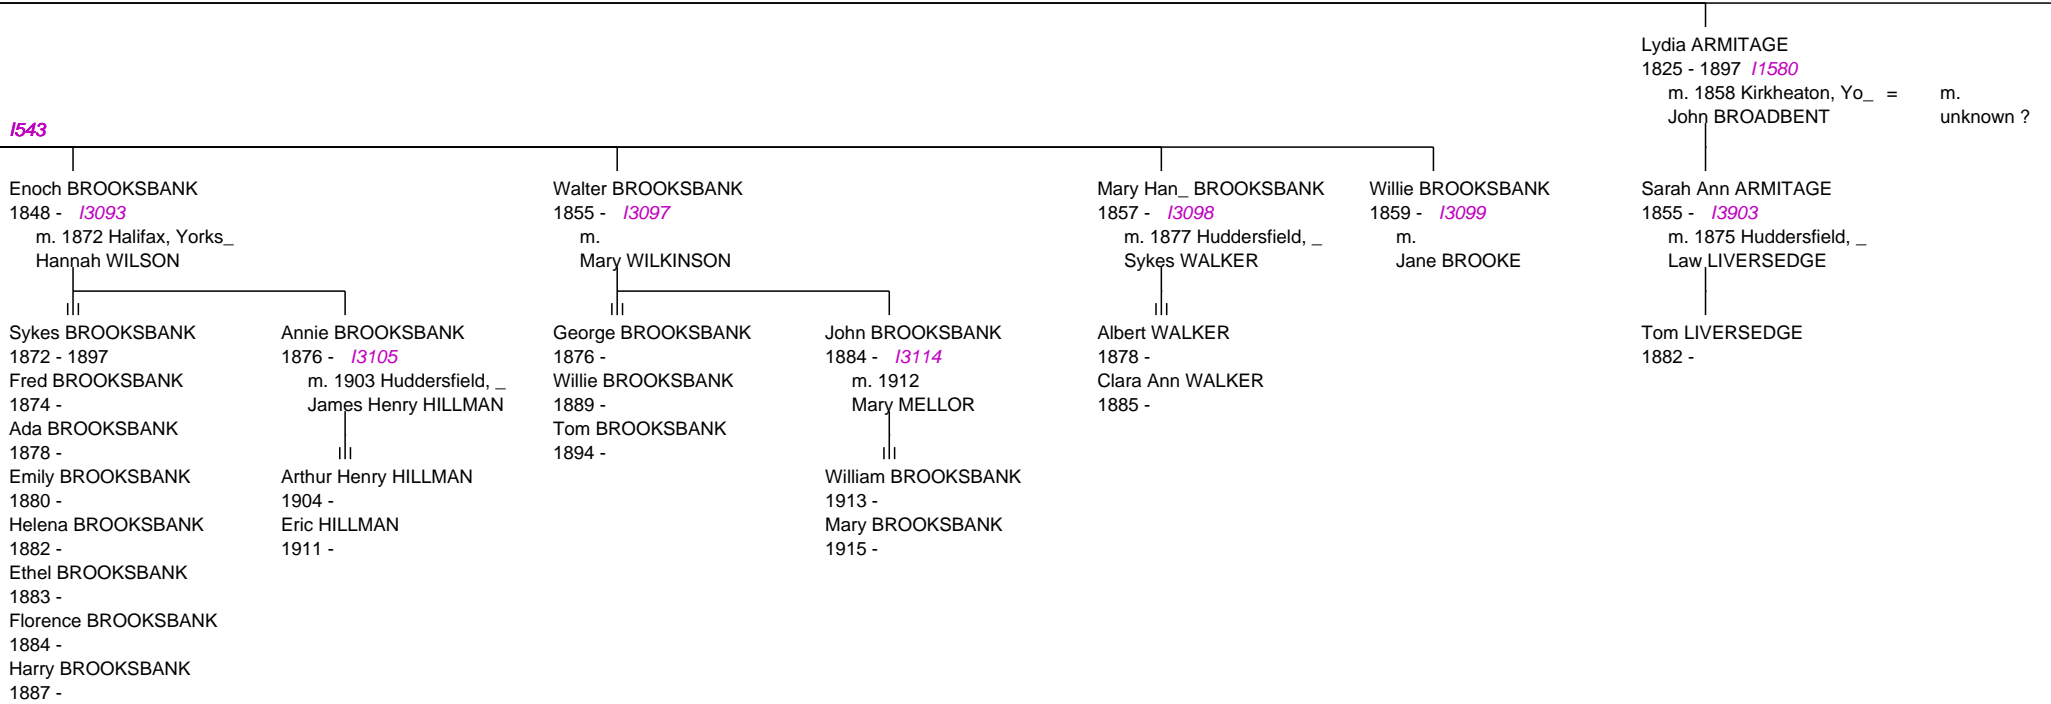

# Descendant Chart for William ARMITAGE 1790

I541

I283

I167

I541

I283

I167

I158

I541

I283

I541

I543

I541

Mary Ann ARMITAGE  
1833 - I1577  
m. 1861 Huddersfield, \_  
George SHAW