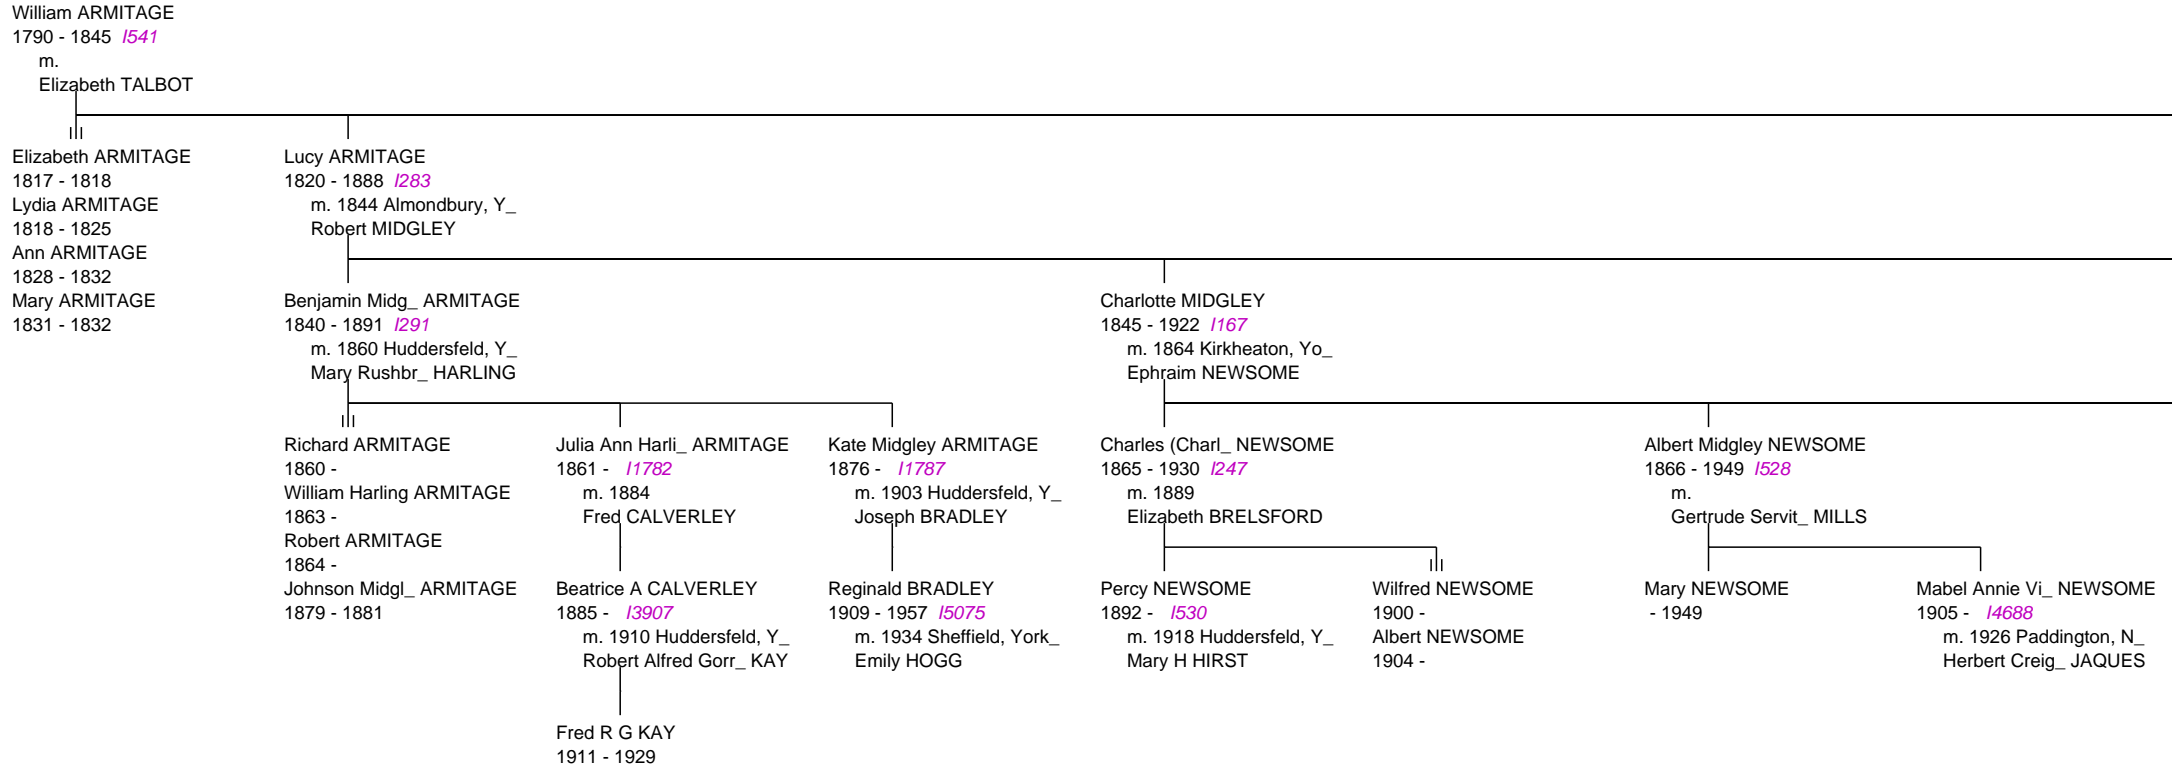

# Descendant Chart for William ARMITAGE 1790

I541

I283

I167

I541

I283

I167

I158

I541

I283

I541

I543

I541

Mary Ann ARMITAGE  
1833 - I1577  
m. 1861 Huddersfield, \_  
George SHAW