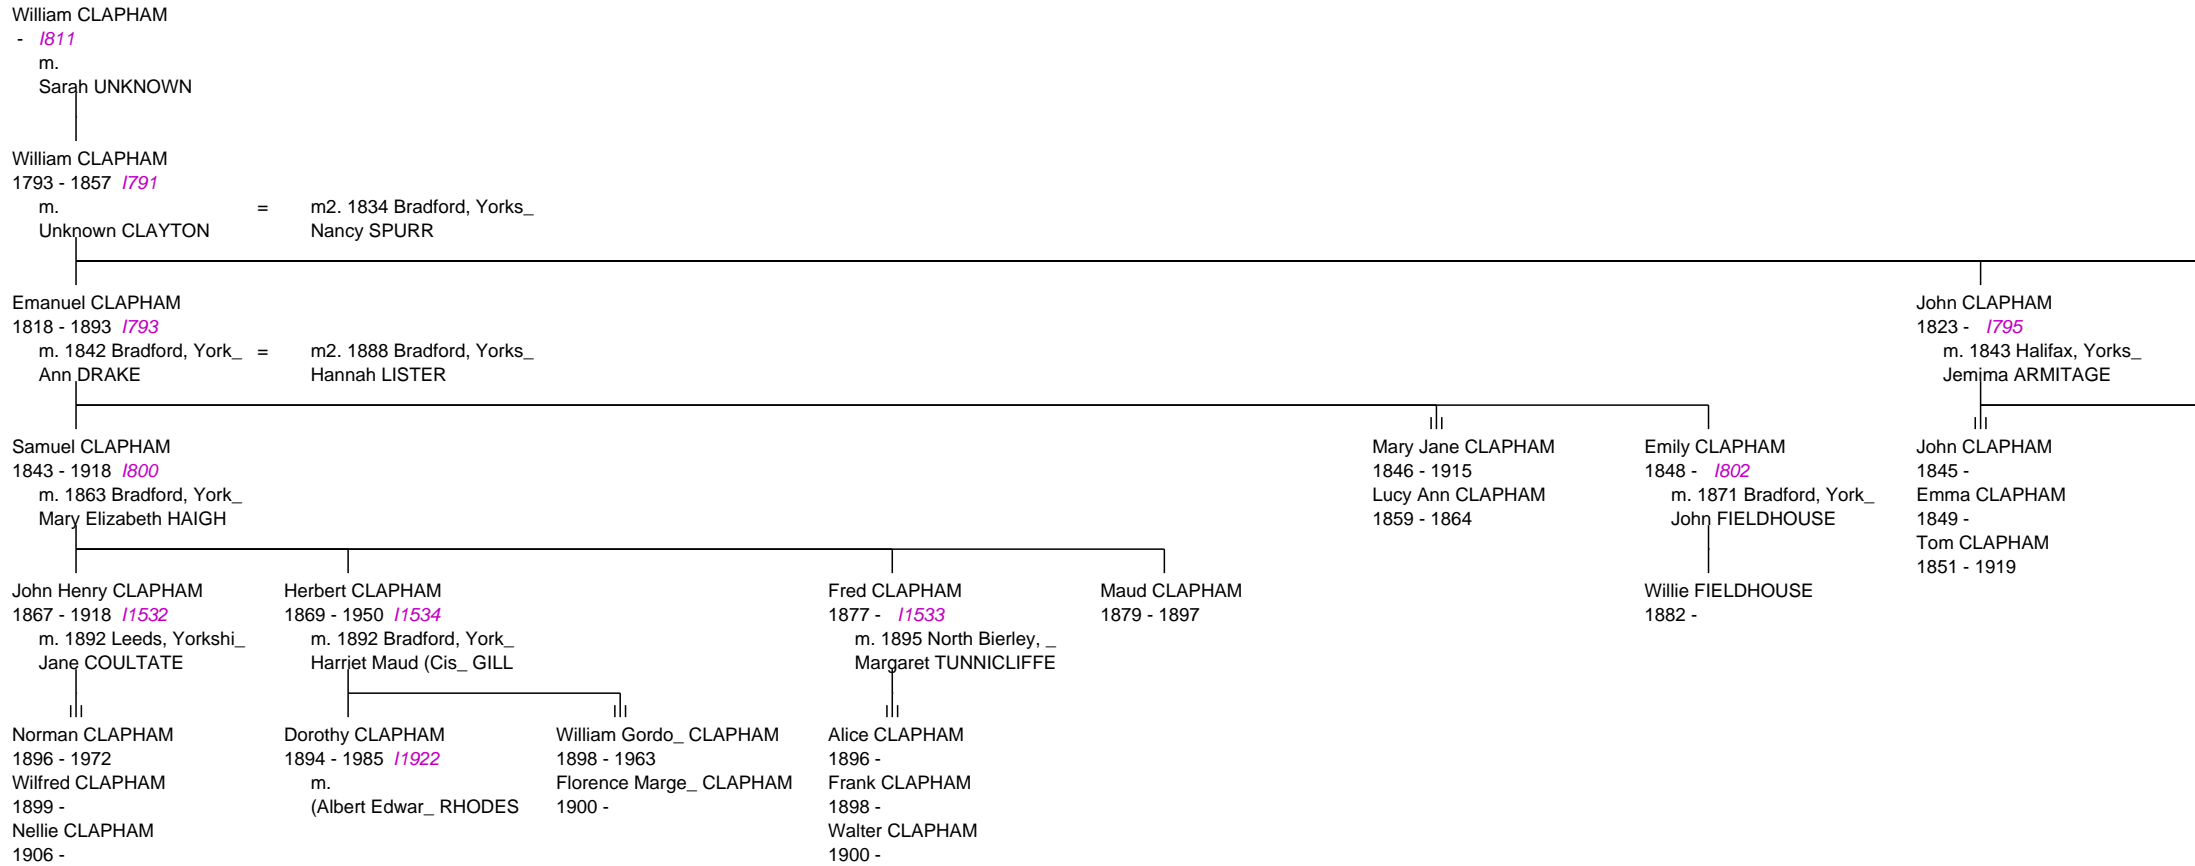

Descendant Chart for William CLAPHAM 1580

1791

1795

I791

I4063

1791

1781

Ann CLAPHAM
1852 - 1783
m. 1896 Huddersfield, _
William Henry PORTER

William CLAPHAM
1855 -

Sarah CLAPHAM
1857 - 1947 1761
m. 1880 High St Chape_
John_ MICKLETHWAITE

Frank CLAPHAM
1860 - 1784
m. 1888 Buxton Rd We_
Violet HOLLINGWORTH

Harry MICKLETHWAITE
1880 - 1941 1757
m. 1907 Holy Trinity, H_
Lucy NEWSOME

Ellen (N_ MICKLETHWAITE
1883 - 1926 1762
m. 1919 Huddersfield, _
Harry BOOTHROYD

Frank MICKLETHWAITE
1888 - 1983 1763
m. 1924 Great Yarmout_
Mary Letitia WEBBER

Kathleen MICKLETHWAITE
1896 - 1982 1764
m. 1918 Huddersfield, _
Herbert Collier_ YOUNG