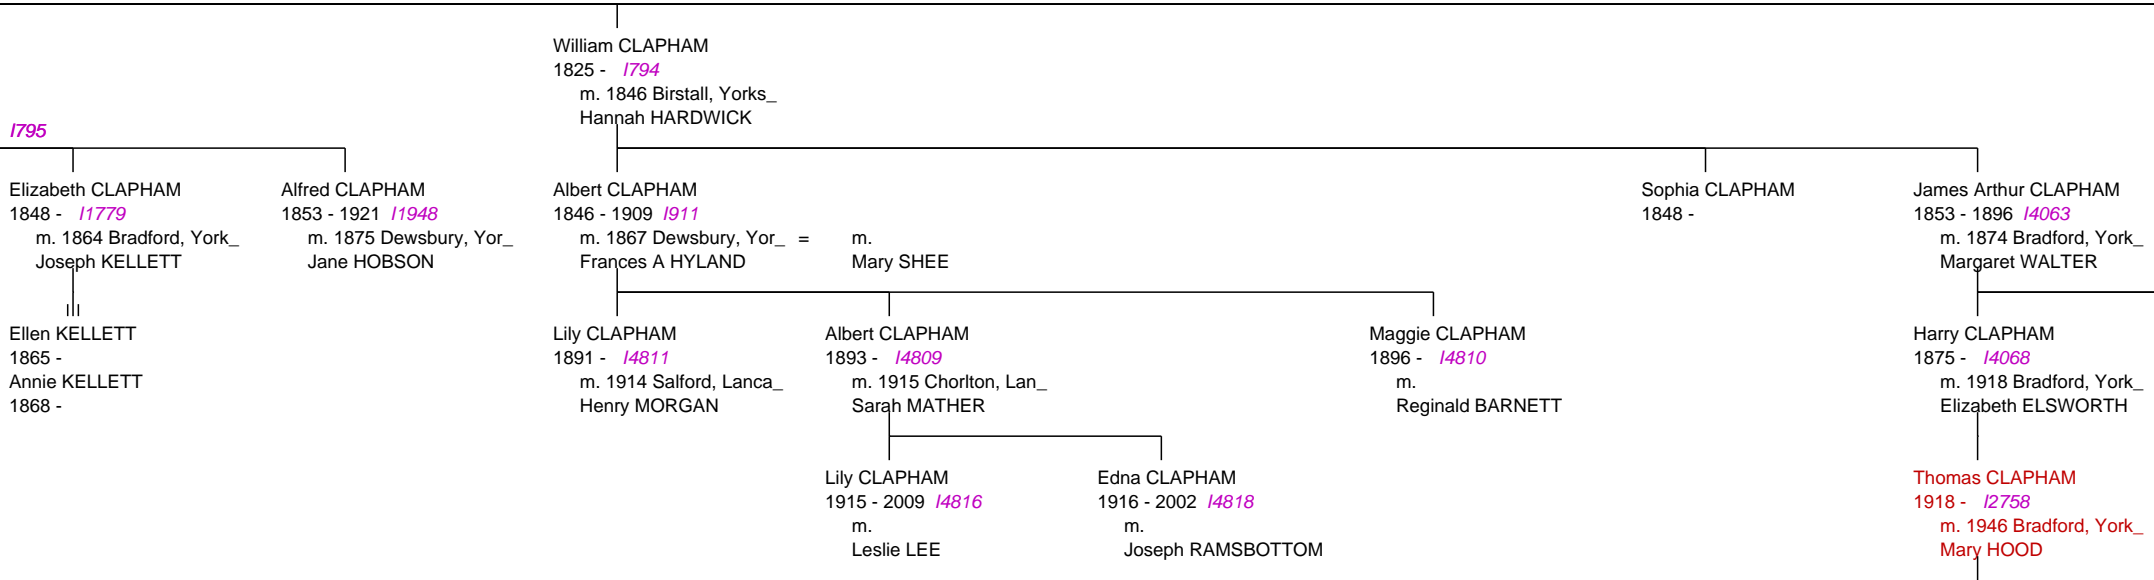

Descendant Chart for William CLAPHAM 1580

1791

1795

I791

I4063

1791

1781

Ann CLAPHAM
1852 - 1783
m. 1896 Huddersfield, _
William Henry PORTER

William CLAPHAM
1855 -

Sarah CLAPHAM
1857 - 1947 1761
m. 1880 High St Chape_
John_ MICKLETHWAITE

Frank CLAPHAM
1860 - 1784
m. 1888 Buxton Rd We_
Violet HOLLINGWORTH

Harry MICKLETHWAITE
1880 - 1941 1757
m. 1907 Holy Trinity, H_
Lucy NEWSOME

Ellen (N_ MICKLETHWAITE
1883 - 1926 1762
m. 1919 Huddersfield, _
Harry BOOTHROYD

Frank MICKLETHWAITE
1888 - 1983 1763
m. 1924 Great Yarmout_
Mary Letitia WEBBER

Kathleen MICKLETHWAITE
1896 - 1982 1764
m. 1918 Huddersfield, _
Herbert Collier_ YOUNG