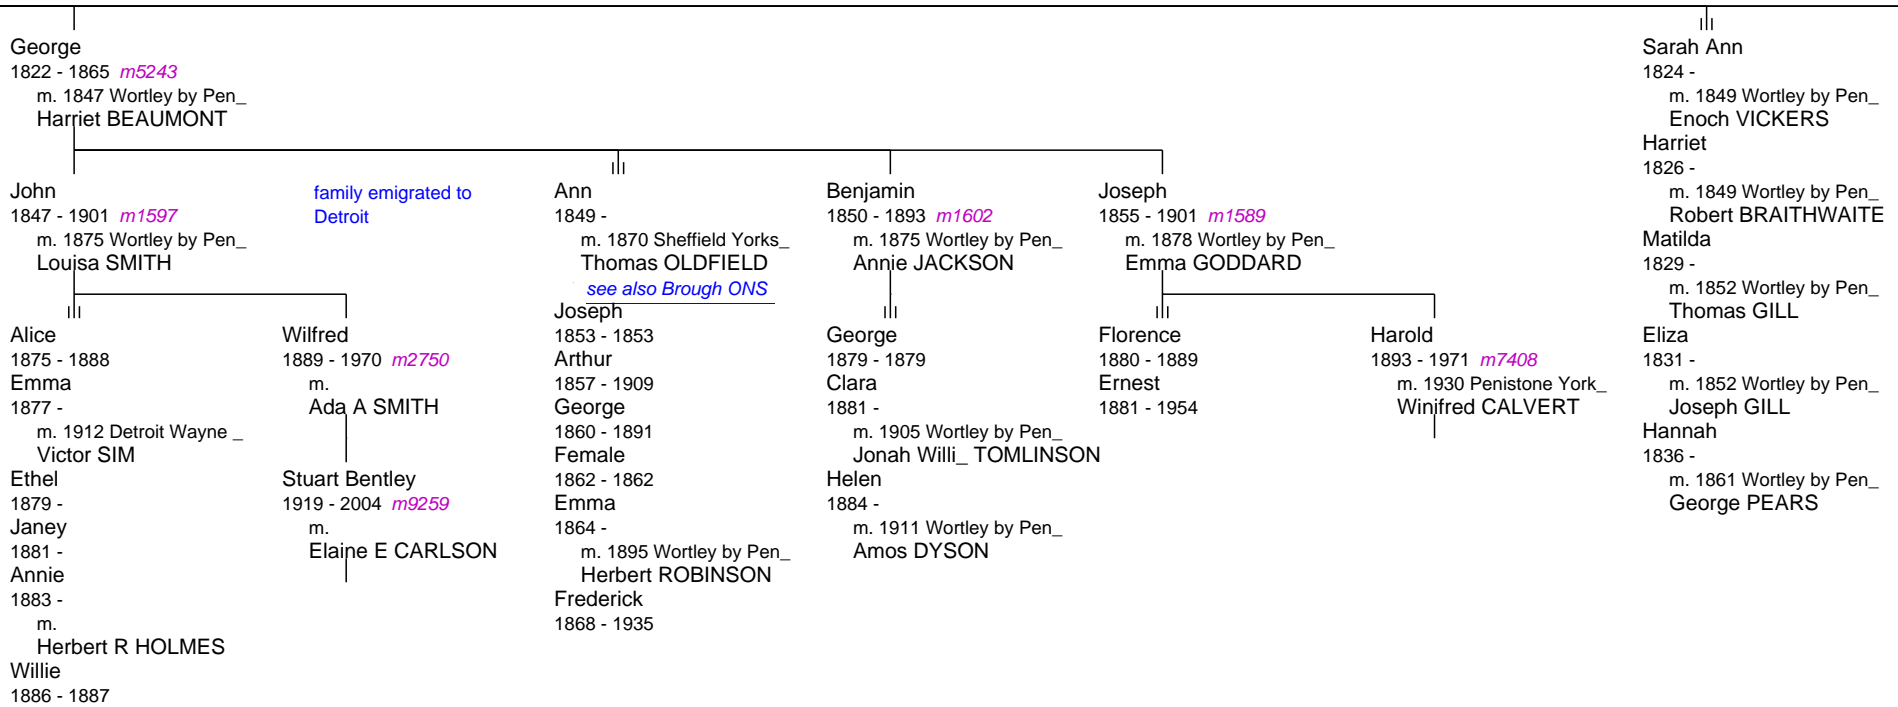

Harold
1897 - 1945 *m4167*
m. 1925 Wortley by Pen_
Phyllis C DORE

Doris Mary
1899 -
m. 1929 Huddersfield Y_
Frank HAWLEY
Frank
1901 - 1943
m. 1941 Upper Agbrigg_
Phyllis PEARSON
Douglas
1904 - 1904
Evelyn Georgina
1910 -
m. 1935 Hepworth Hudd_
Alfred LAW

m5590

m5083

B1

B3

m1614

Donald
1904 - 1966 m7492
m. 1938 Huddersfield Y_
Edith A BATTYE

m5590

m5083

m5083

B1

B3

B15

|||
 Mary
 1792 -
 Joseph
 1795 - 1870
 m. 1833 Silkstone Yorks_
 Mary BERKENSHAW
 Ann
 1797 -
 Elizabeth
 1803 -
 Hannah
 1810 -

Aaron
 1839 - 1889 B19
 m. 1860 Saint Phillip She_
 Elizabeth DOWNING