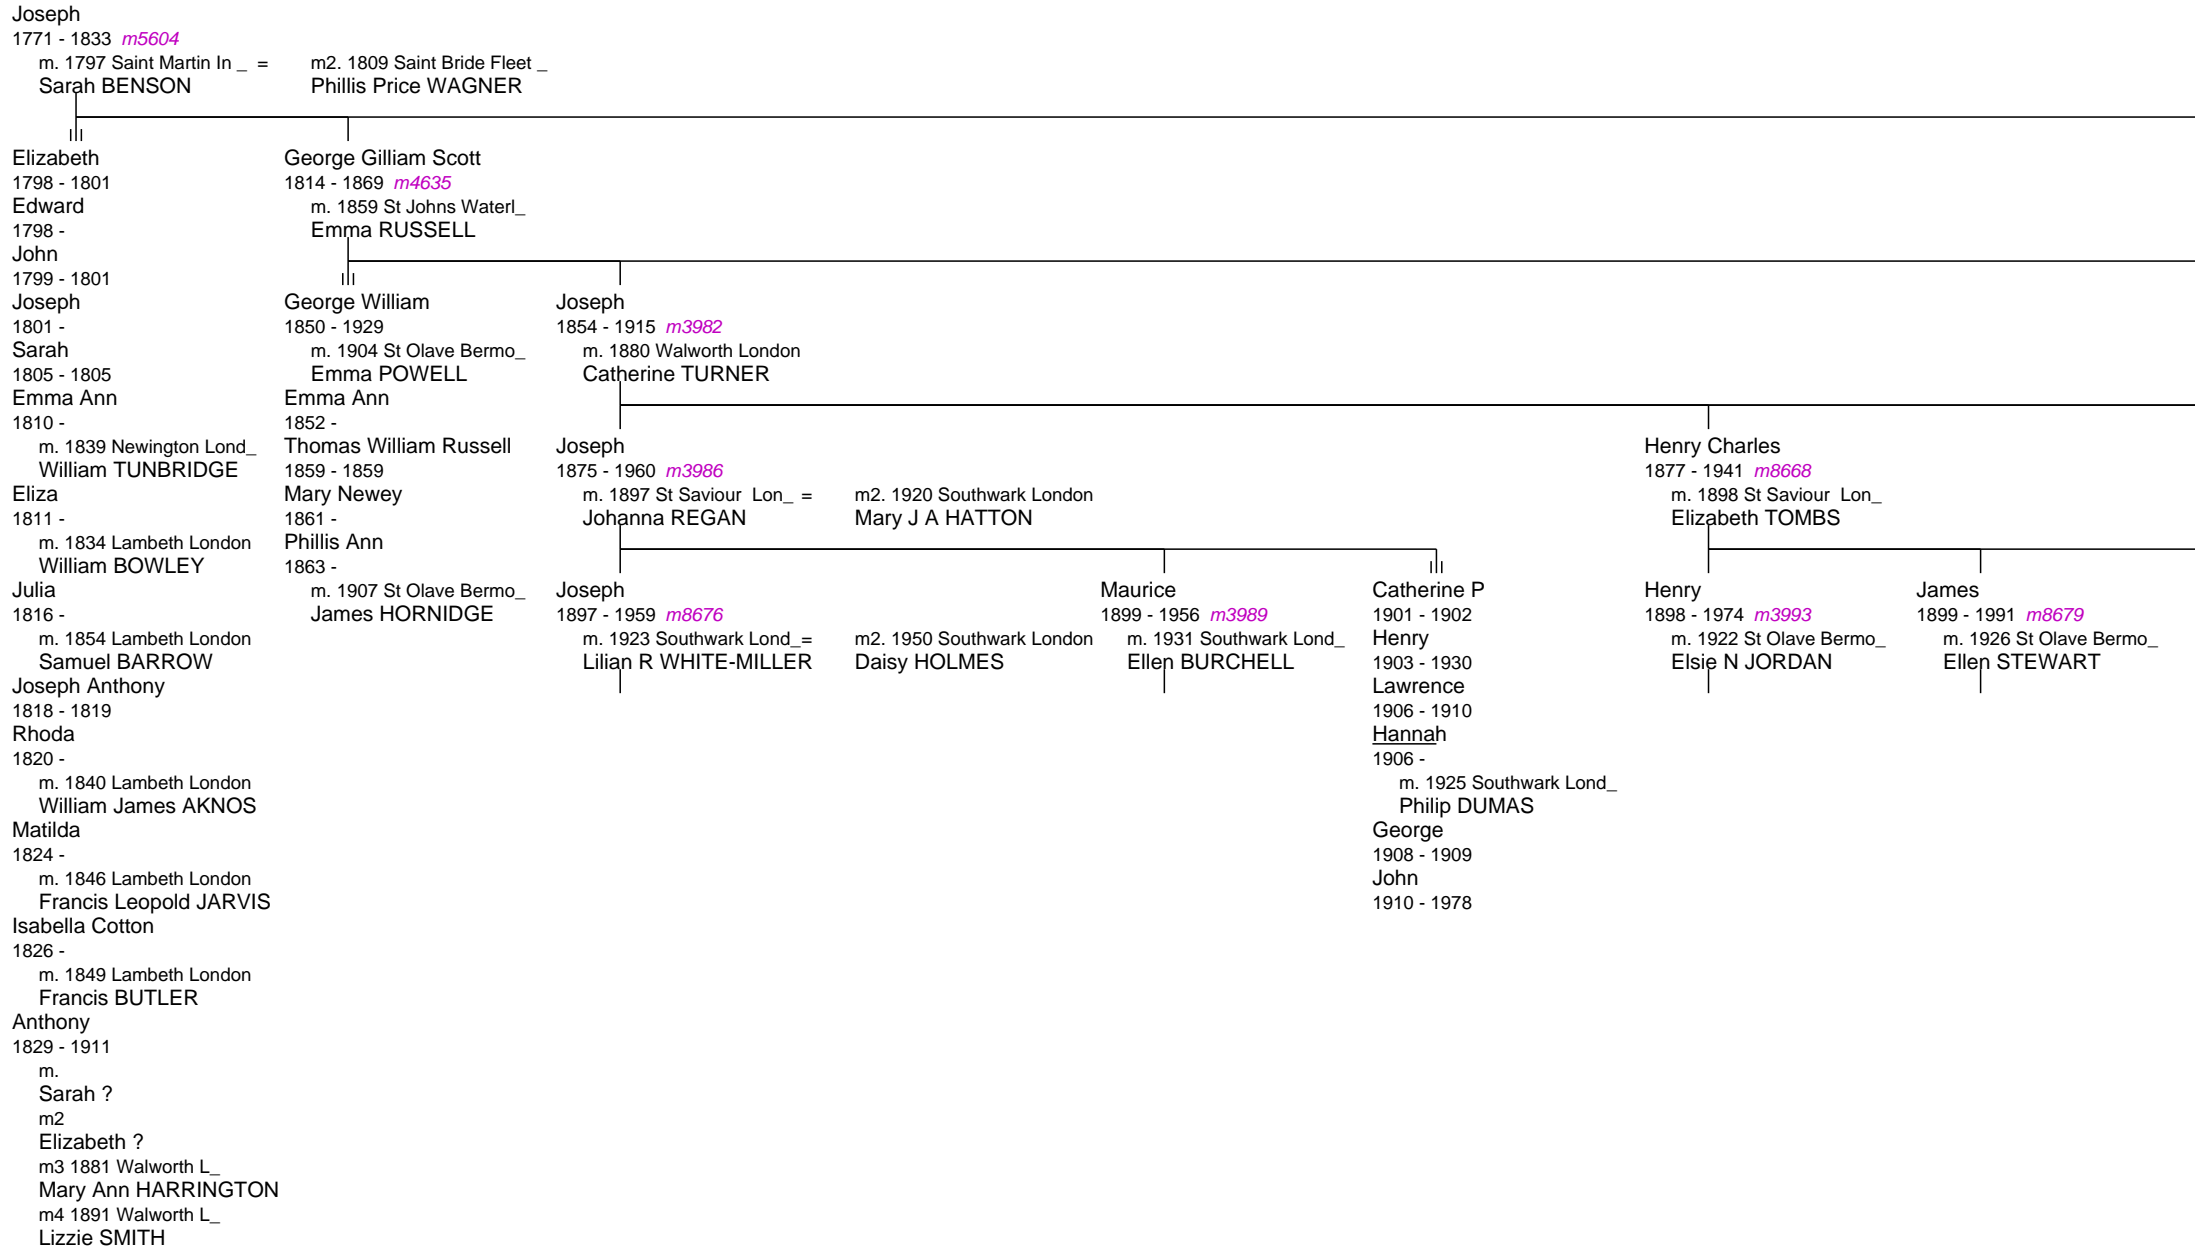

Descendant Chart for Joseph Mickelwait of London 1771 (m5604)

m5604

m4635

m3982

m8668