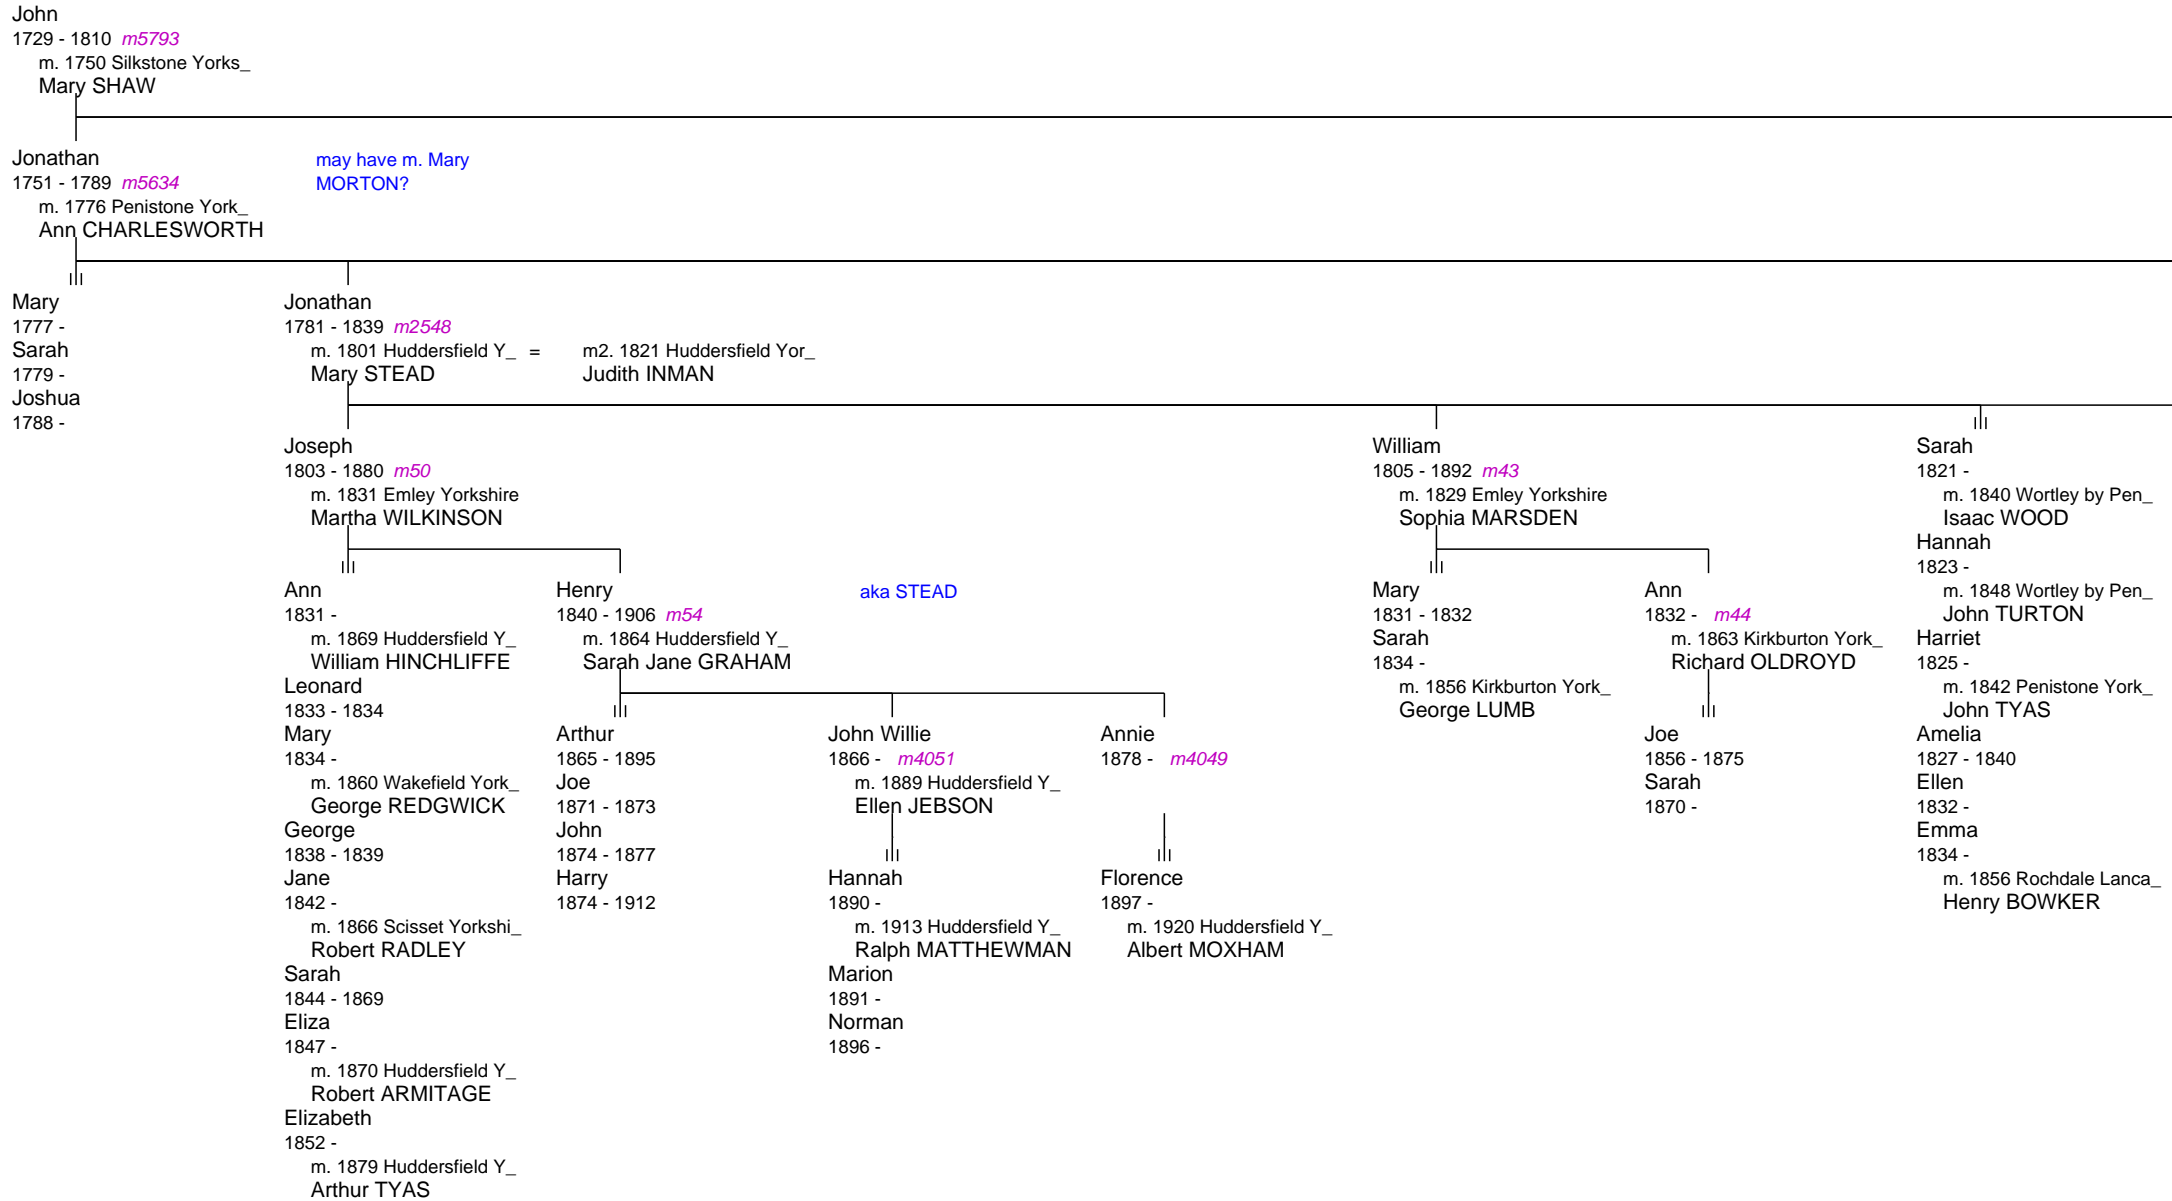

Descendant Chart for John Micklethwaite of Silkstone Yorkshire 1729 (m5793)

m5793

m5634

m2548

Matilda
1829 - m1062
m. 1859 Huddersfield Y_
John TYAS

Mary
1853 -

Ann
1784 - m5932
m. 1806 Penistone York_
Simeon MORTON

George
1804 - 1887 m1058
m. 1826 Penistone York_ = m2. 1858 Wortley by Penis_
Sarah TURTON Harriet BARRACLOUGH

John
1827 - 1911 m1147
m. 1857 Denby Yorkshire
Sarah TYAS

Sarah Turton
1859 - 1865
John William
1864 - 1864
Elizabeth
1865 -

m. 1891 Netherfield Inde_
Thomas B. WOODHEAD
Sarah Ellen
1867 - 1959
m. 1894 Friarmere Saddl_
Ben WHITEHEAD

Mary
1872 - 1911
Ann
1874 -
m. 1897 Denby Yorkshire
James HODGSON
Emily
1879 -
m. 1900 Denby Yorkshire
Henry BROADHEAD

Joseph
1861 - 1887 m1673
m. 1884 Wortley by Pen_
Caroline BATTYE

Henry
1884 - 1884

Stafford Northcote
1877 - 1953 m1678
m. 1907 Ladysmith Sout_
Norah Honey BARDNER

Ruth Eveline Mary
1908 -
Stafford James
1916 -